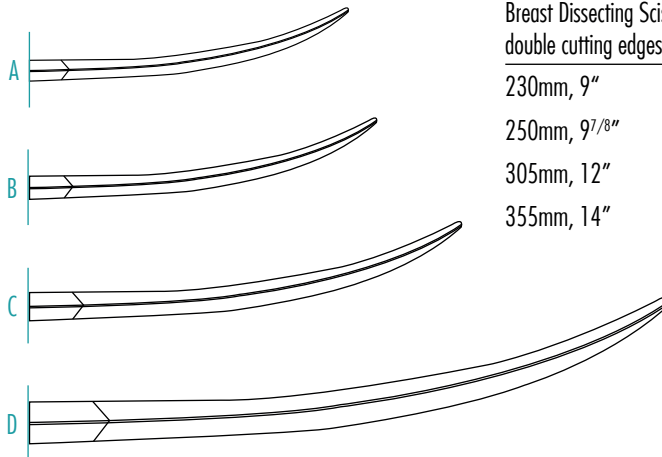

Dissecting Scissors, curved

140mm, 5¹/₂" 120-048-140

POTTS SMITH

Dissecting Scissors, curved

145mm, 5³/₄" 120-216-145

190mm, 7¹/₂" 120-216-190

WALDEN MARSHALL

Breast Dissecting Scissors,
double cutting edges, curved

230mm, 9" 120-580-230

250mm, 9⁷/₈" 120-580-250

305mm, 12" 120-580-305

355mm, 14" 120-580-355

JOSEPH

sharp, 140mm, 5 1/2"

straight	120-058-140
curved	120-059-140

KELLY