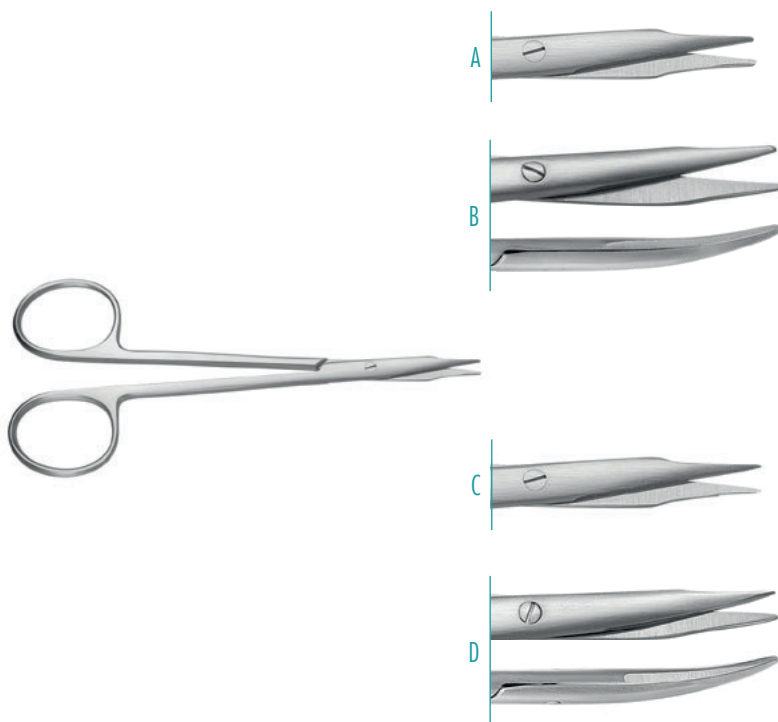

Strabismus Scissors, blunt, 105mm, 4¹/₈"

straight	400-112-105
curved	400-113-105

Strabismus Scissors, ribbon handle,
105mm, 4¹/₈"

straight	120-094-105
curved	120-095-105

GRADLE WALTON

curved, sharp, ribbon handle

100mm, 4"

120-133-200

Enucleation Scissors, medium curved

110mm, 4¹/₃"

120-082-110

Enucleation Scissors
slightly curved, blunt

130mm, 5¹/₈"

400-881-130

strongly curved

130mm, 5¹/₈"

400-883-130

STEVENS

A Tenotomy Scissors, ring handle, blunt, straight

105mm, 4 ¹ / ₈ "	120-092-105
115mm, 4 ¹ / ₂ "	120-092-115
125mm, 5"	120-092-125

B blunt, curved

90mm, 3 ¹ / ₂ "	120-093-090
105mm, 4 ¹ / ₈ "	120-093-105
115mm, 4 ¹ / ₂ "	120-093-115
125mm, 5"	120-093-125