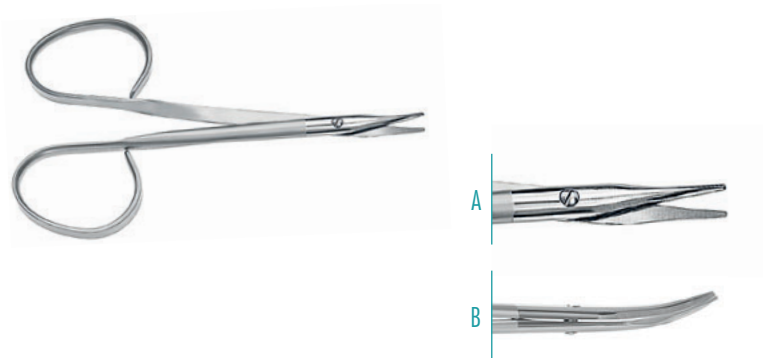

strongly curved

130mm, 5¹/₈"

400-883-130

STEVENS

A Tenotomy Scissors, ring handle, blunt, straight

105mm, 4 ¹ / ₈ "	120-092-105
115mm, 4 ¹ / ₂ "	120-092-115
125mm, 5"	120-092-125

B blunt, curved

90mm, 3 ¹ / ₂ "	120-093-090
105mm, 4 ¹ / ₈ "	120-093-105
115mm, 4 ¹ / ₂ "	120-093-115
125mm, 5"	120-093-125

C sharp, straight

105mm, 4 ¹ / ₈ "	120-090-105
115mm, 4 ¹ / ₂ "	120-090-115
125mm, 5"	120-090-125

D sharp, curved

105mm, 4 ¹ / ₈ "	120-091-105
115mm, 4 ¹ / ₂ "	120-091-115
125mm, 5"	120-091-125

STEVENS RIBBON