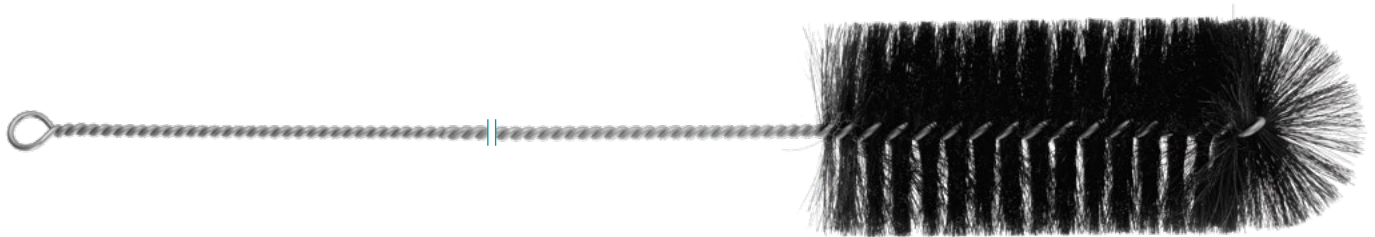

Cleaning Brush	
Ø20mm, 215 x 65mm	300-215-080

Cleaning Brush	
Ø25mm, 215 x 65mm	300-215-090

Cleaning Brush	
Ø30mm, 215 x 60mm	300-215-100

Cleaning Brush

Ø12mm, 275 x 65mm	600-091-012
Ø15mm, 275 x 80mm	600-091-015
Ø30mm, 300 x 120mm	600-091-030
Ø50mm, 320 x 130mm	600-091-050