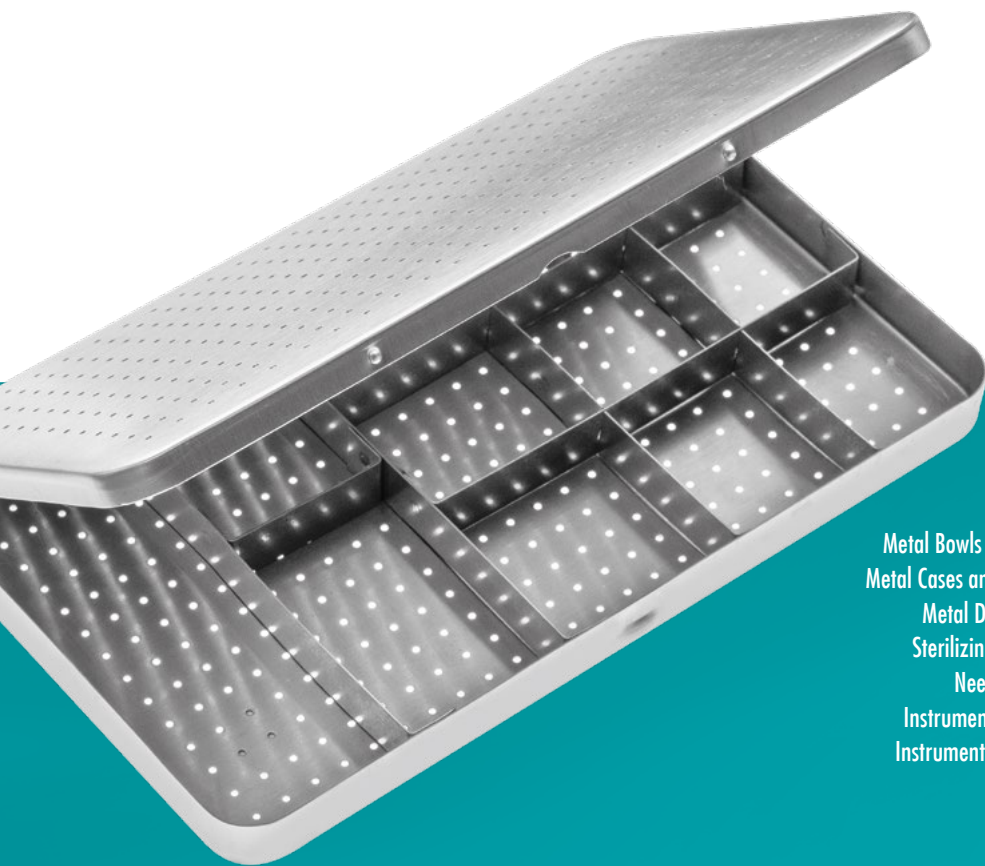

ACCESSORIES

Metal Bowls and Cups
Metal Cases and Tablets
Metal Dispensers
Sterilizing Forceps
Needle Cases
Instrument Holders
Instrument Cleaning